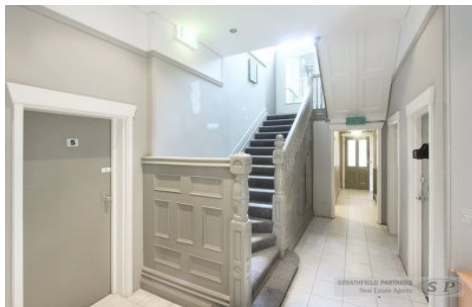

STRATHFIELD PARTNERS
REAL ESTATE AGENTS

19/14 Jersey Road Strathfield NSW

1

Conveniently located in the heart of Strathfield, close to restaurants, cafes, shops, schools and transport, this ideal studio apartment offers all superb comfort and convenience at an affordable.

View : <https://www.strathfieldpartners.com.au/lease/nsw/inner-west/strathfield/residential/studio/5971882>

This furnished studio comprises modern kitchenette and bathroom facilities. The complex is set back in a peaceful and private location with spacious common areas, shared laundry facilities.