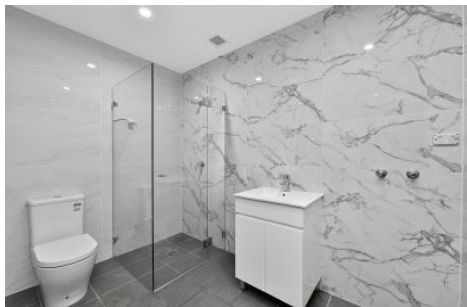

STRATHFIELD PARTNERS
REAL ESTATE AGENTS

11 Stuart Street Concord West NSW

1 1

An exceptional lifestyle opportunity is on offer with this luxury studio apartment with ultra modern interiors, quality fittings and finishes and chic kitchen and bathroom.

View : <https://www.strathfieldpartners.com.au/lease/nsw/inner-west/concord-west/residential/studio/5972598>

Ideally placed within 4 minutes walk to Concord West Station, local eateries, schools, parks and amenities.

- Brand new, ultra modern self contained unit
- Fully equipped kitchens, chic bathrooms
- Modern fittings and finishes
- 4 minute walk to Concord West Station

Disclaimer: We have in preparing this document, used our best endeavours to ensure that all the information contained in this document is true and accurate, but accept no responsibility and disclaim all liability in respect of any

<https://www.strathfieldpartners.com.au>