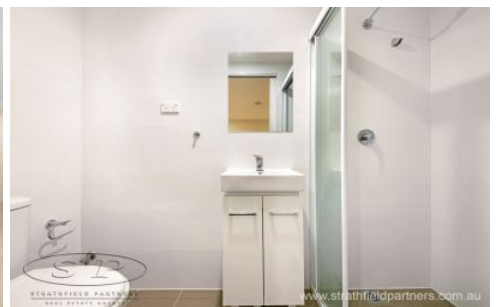

STRATHFIELD PARTNERS
REAL ESTATE AGENTS

9/11 Ross Street Forest Lodge NSW

1 🏠 1 🚗

Conveniently located, this block is central and only walking distance to Sydney University, Glebe Point Road and Broadway Shopping Centre.

View : <https://www.strathfieldpartners.com.au/lease/nsw/inner-west/forest-lodge/residential/studio/6370335>

- Architecturally designed
- Natural light
- Open plan living area
- Floor boards
- Balcony
- Car space

Disclaimer: We have in preparing this document, used our best endeavours to ensure that all the information contained in this document is true and accurate, but accept no responsibility and disclaim all liability in respect of any errors, omissions, inaccuracies or misstatements contained